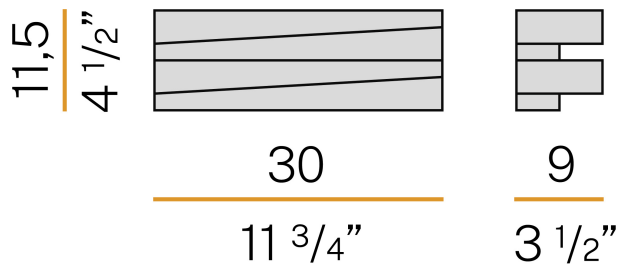

PANZERI

Cross

220-240V AC ON-OFF
A04919.030.0101

 mat brass

Data sheet

CODE	A04919.030.0101
SYSTEM POWER CONSUMPTION	20W
EFFICACY	117lm/W
LIGHT SOURCE	LED
COLOUR TEMPERATURE	3000K Ra>80
LIGHT DISTRIBUTION	diffused
POWER SUPPLY	220-240V AC
FREQUENCY	50/60Hz
ELECTRICAL CONFIGURATION	ON-OFF
DRIVER	integrated included
NOMINAL LUMINOUS FLUX	3000lm
LUMEN OUTPUT	2340lm
EFFICIENCY	78%
WEIGHT	1,28 Kg
PROTECTION DEGREE	IP20
COLOUR TOLLERANCES	SDCM <4
PACKING DIMENSIONS (CM)	22,0 x 35,0 x 28,0

Wall lighting fixture for interiors, with direct and indirect light emission.
Pickled sheet metal structure in polyacrylic paint.

Pickled sheet metal cover in white or mat brass polyacrylic paint, or with gold leaf coating.

Diffuser in modelled frosted glass.

Technical drawing

Polar diagram